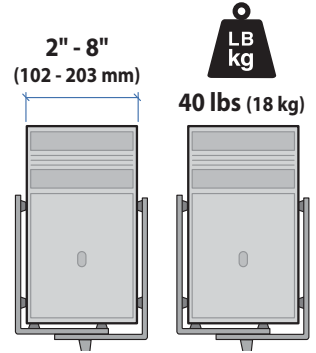

LX Sit-Stand Wall Mount System

Small CPU Holder

Medium CPU Holder

Wall Track

Wall Mount Bracket

LX Sit-Stand Wall Mount System

LCD Arm Dimensions

Wall Mount Bracket

Front view with arm pushed back against the wall.

LX Sit-Stand Wall Mount System

LCD Arm

Weight Capacity

Monitor depth greater than 2.5" (64 mm) may diminish capacity. Call Ergotron for more information.

Range of Motion

LX Sit-Stand Wall Mount System

Keyboard Arm

Dimensions

Weight Capacity

Range of Motion