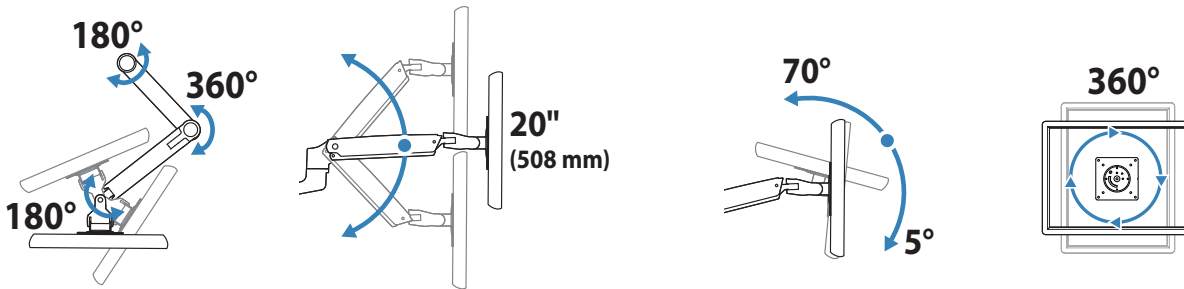

Front view with arm pushed back against the wall.

LX Sit-Stand Wall Mount System

LCD Arm

Weight Capacity

Monitor depth greater than 2.5" (64 mm) may diminish capacity. Call Ergotron for more information.

Range of Motion

LX Sit-Stand Wall Mount System

Keyboard Arm

Dimensions

Weight Capacity

Range of Motion