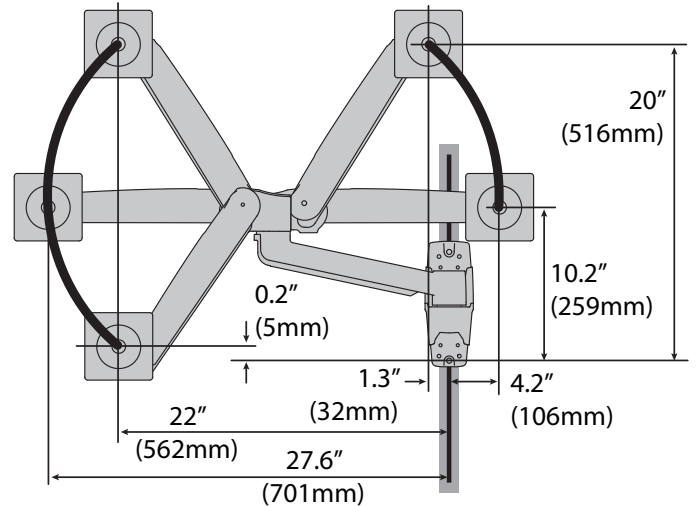

LX Sit-Stand Wall Mount System

Small CPU Holder

Medium CPU Holder

Wall Track

Wall Mount Bracket

LX Sit-Stand Wall Mount System

LCD Arm Dimensions

Wall Mount Bracket

Front view with arm pushed back against the wall.

LX Sit-Stand Wall Mount System

LCD Arm

Weight Capacity

Monitor depth greater than 2.5" (64 mm) may diminish capacity. Call Ergotron for more information.

Range of Motion

LX Sit-Stand Wall Mount System

Keyboard Arm

Dimensions

Weight Capacity

Range of Motion