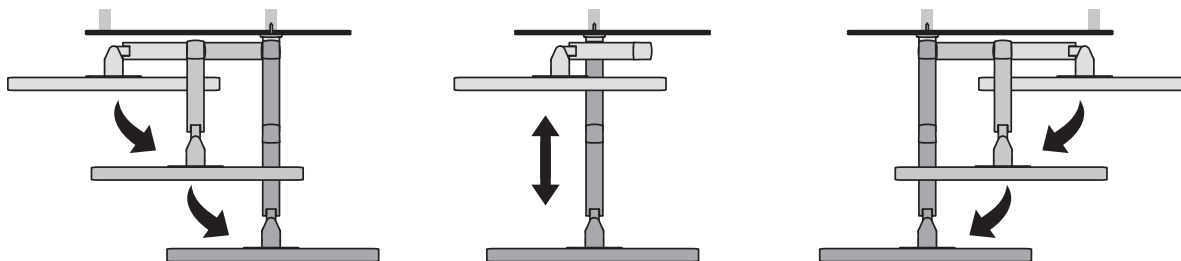

Front view with arm pushed back against the wall.

LX Sit-Stand Wall Mount System

LCD Arm

Weight Capacity

Monitor depth greater than 2.5" (64 mm) may diminish capacity. Call Ergotron for more information.

Range of Motion

LX Sit-Stand Wall Mount System

Keyboard Arm

Dimensions

Weight Capacity

Range of Motion