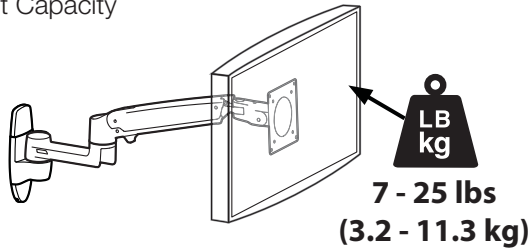

Front view with arm pushed back against the wall.

LX Sit-Stand Wall Mount System

LCD Arm

Weight Capacity

Monitor depth greater than 2.5" (64 mm) may diminish capacity. Call Ergotron for more information.

Range of Motion

LX Sit-Stand Wall Mount System

Keyboard Arm

Dimensions

Weight Capacity

Range of Motion