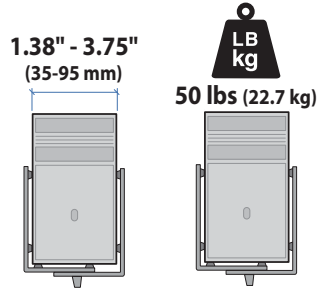

LX Sit-Stand Wall Mount System

Small CPU Holder

Medium CPU Holder

Wall Track

Wall Mount Bracket

LX Sit-Stand Wall Mount System

LCD Arm Dimensions

Wall Mount Bracket

Front view with arm pushed back against the wall.

LX Sit-Stand Wall Mount System

LCD Arm

Weight Capacity

Monitor depth greater than 2.5" (64 mm) may diminish capacity. Call Ergotron for more information.

Range of Motion

LX Sit-Stand Wall Mount System

Keyboard Arm

Dimensions

Weight Capacity

Range of Motion