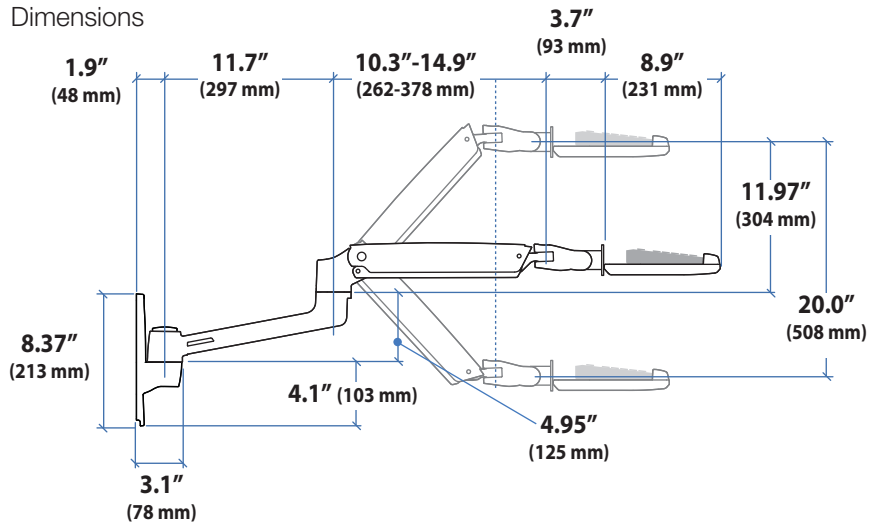

Front view with arm pushed back against the wall.

LX Sit-Stand Wall Mount System

LCD Arm

Weight Capacity

Monitor depth greater than 2.5" (64 mm) may diminish capacity. Call Ergotron for more information.

Range of Motion

LX Sit-Stand Wall Mount System

Keyboard Arm

Dimensions

Weight Capacity

Range of Motion