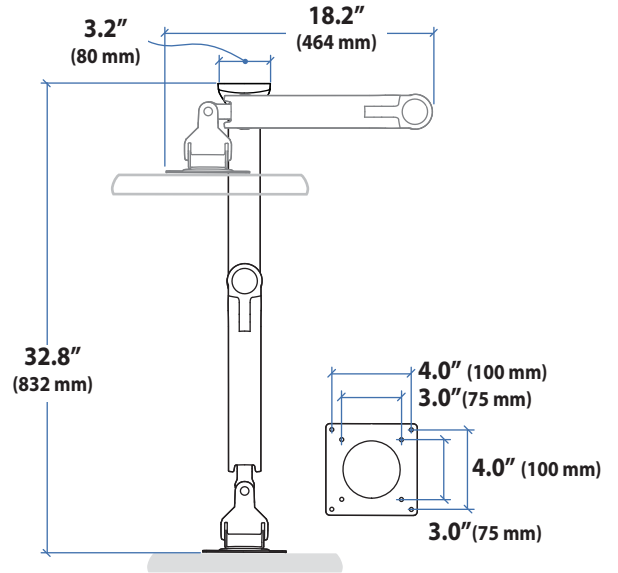

LX Sit-Stand Wall Mount System

Small CPU Holder

Medium CPU Holder

Wall Track

Wall Mount Bracket

LX Sit-Stand Wall Mount System

LCD Arm Dimensions

Wall Mount Bracket

Front view with arm pushed back against the wall.

LX Sit-Stand Wall Mount System

LCD Arm

Weight Capacity

Monitor depth greater than 2.5" (64 mm) may diminish capacity. Call Ergotron for more information.

Range of Motion

LX Sit-Stand Wall Mount System

Keyboard Arm

Dimensions

Weight Capacity

Range of Motion