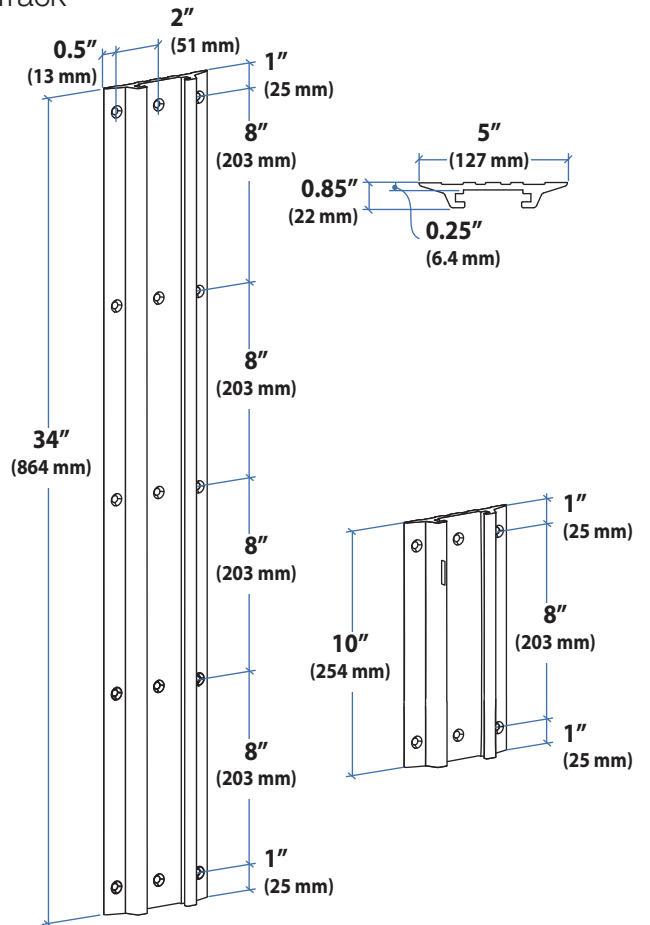

LX Sit-Stand Wall Mount System

Small CPU Holder

Medium CPU Holder

Wall Track

Wall Mount Bracket

LX Sit-Stand Wall Mount System

LCD Arm Dimensions

Wall Mount Bracket

Front view with arm pushed back against the wall.

LX Sit-Stand Wall Mount System

LCD Arm

Weight Capacity

Monitor depth greater than 2.5" (64 mm) may diminish capacity. Call Ergotron for more information.

Range of Motion

LX Sit-Stand Wall Mount System

Keyboard Arm

Dimensions

Weight Capacity

Range of Motion