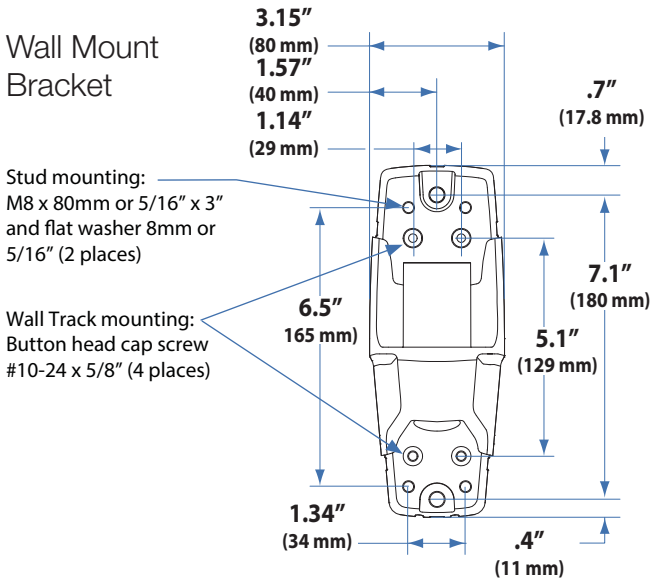

LX Sit-Stand Wall Mount System

Small CPU Holder

Medium CPU Holder

Wall Track

Wall Mount Bracket

LX Sit-Stand Wall Mount System

LCD Arm Dimensions

Wall Mount Bracket

Front view with arm pushed back against the wall.

LX Sit-Stand Wall Mount System

LCD Arm

Weight Capacity

Monitor depth greater than 2.5" (64 mm) may diminish capacity. Call Ergotron for more information.

Range of Motion

LX Sit-Stand Wall Mount System

Keyboard Arm

Dimensions

Weight Capacity

Range of Motion