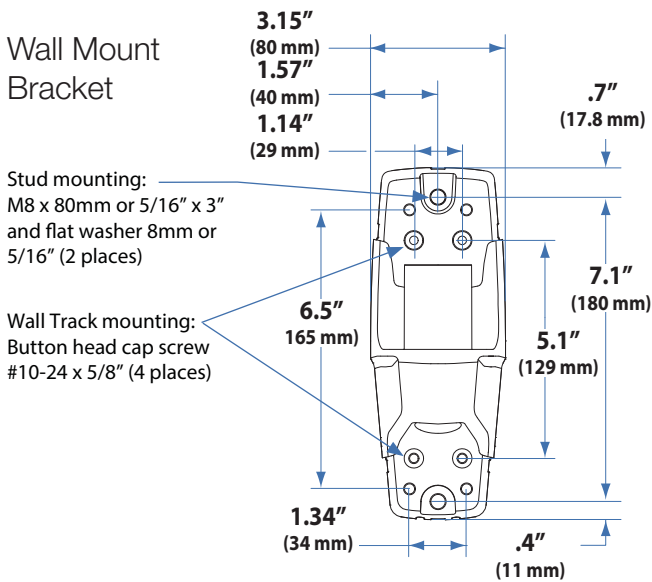

LX Sit-Stand Wall Mount System

Small CPU Holder

Medium CPU Holder

Wall Track

Wall Mount Bracket

LX Sit-Stand Wall Mount System

LCD Arm Dimensions

Wall Mount Bracket

Front view with arm pushed back against the wall.

LX Sit-Stand Wall Mount System

LCD Arm

Weight Capacity

Monitor depth greater than 2.5" (64 mm) may diminish capacity. Call Ergotron for more information.

Range of Motion

LX Sit-Stand Wall Mount System

Keyboard Arm

Dimensions

Weight Capacity

Range of Motion