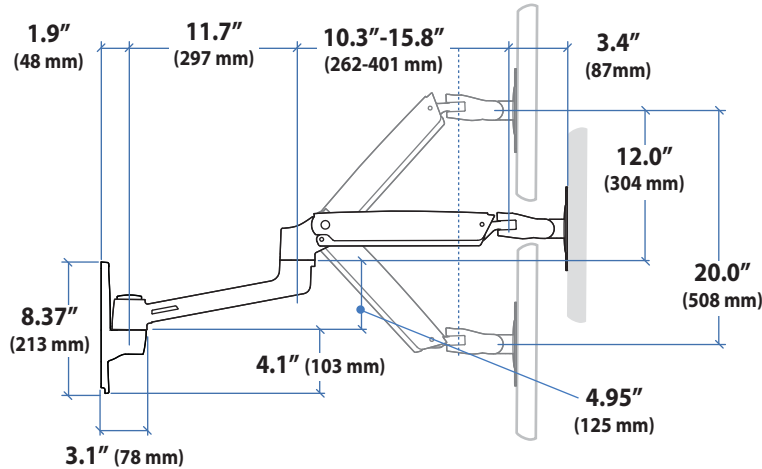

LX Sit-Stand Wall Mount System

Small CPU Holder

Medium CPU Holder

Wall Track

Wall Mount Bracket

LX Sit-Stand Wall Mount System

LCD Arm Dimensions

Wall Mount Bracket

Front view with arm pushed back against the wall.

LX Sit-Stand Wall Mount System

LCD Arm

Weight Capacity

Monitor depth greater than 2.5" (64 mm) may diminish capacity. Call Ergotron for more information.

Range of Motion

LX Sit-Stand Wall Mount System

Keyboard Arm

Dimensions

Weight Capacity

Range of Motion