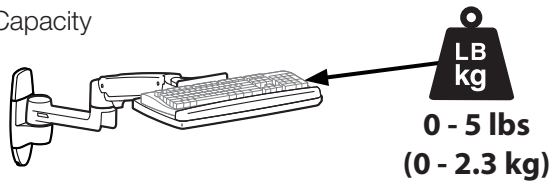

Front view with arm pushed back against the wall.

LX Sit-Stand Wall Mount System

LCD Arm

Weight Capacity

Monitor depth greater than 2.5" (64 mm) may diminish capacity. Call Ergotron for more information.

Range of Motion

LX Sit-Stand Wall Mount System

Keyboard Arm

Dimensions

Weight Capacity

Range of Motion