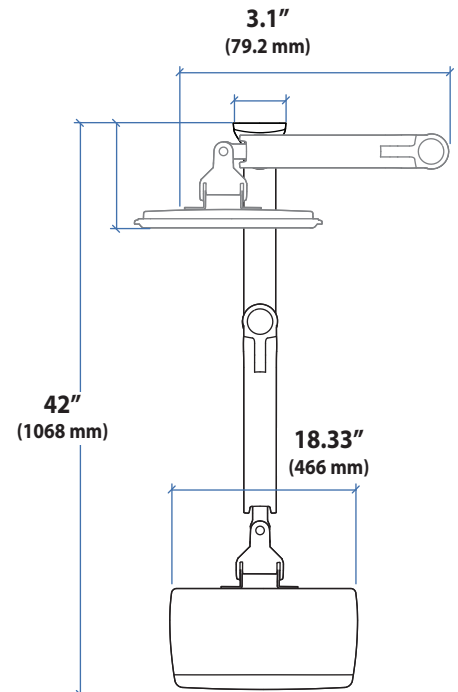

Front view with arm pushed back against the wall.

LX Sit-Stand Wall Mount System

LCD Arm

Weight Capacity

Monitor depth greater than 2.5" (64 mm) may diminish capacity. Call Ergotron for more information.

Range of Motion

LX Sit-Stand Wall Mount System

Keyboard Arm

Dimensions

Weight Capacity

Range of Motion