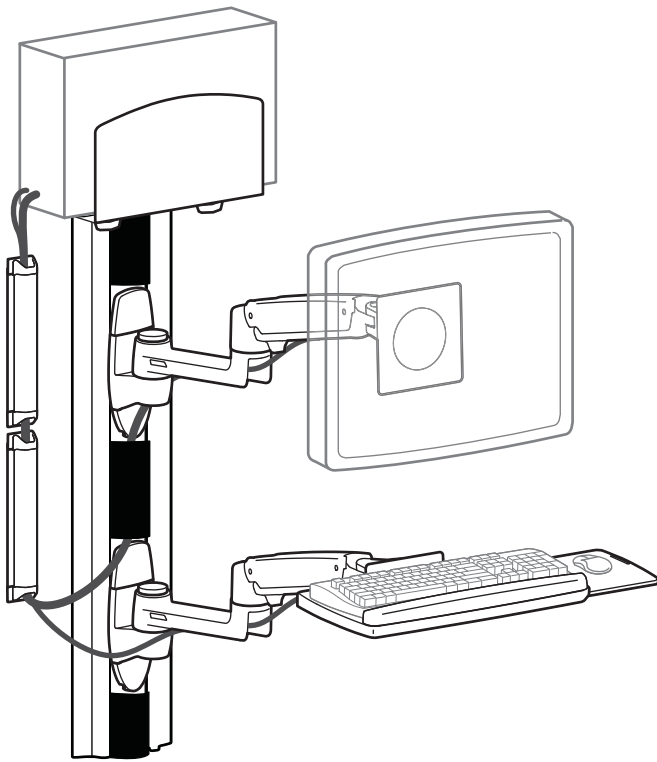

LX Sit-Stand Wall Mount System

Small CPU Holder

Medium CPU Holder

Wall Track

Wall Mount Bracket

LX Sit-Stand Wall Mount System

LCD Arm Dimensions

Wall Mount Bracket

Front view with arm pushed back against the wall.

LX Sit-Stand Wall Mount System

LCD Arm

Weight Capacity

Monitor depth greater than 2.5" (64 mm) may diminish capacity. Call Ergotron for more information.

Range of Motion

LX Sit-Stand Wall Mount System

Keyboard Arm

Dimensions

Weight Capacity

Range of Motion