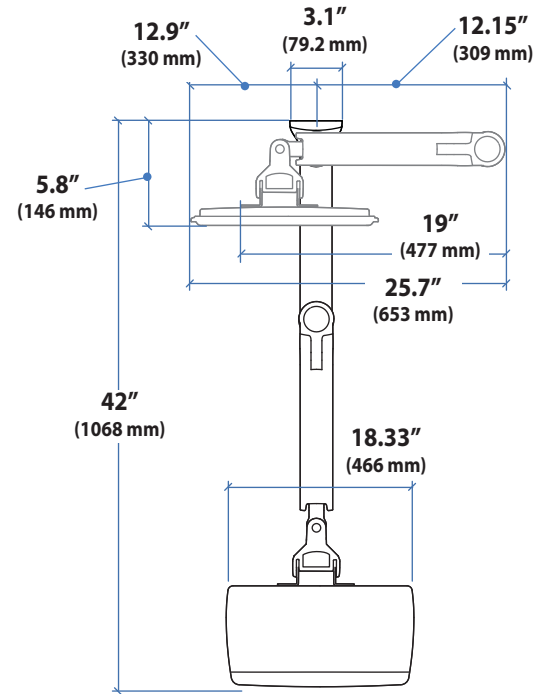

LX Sit-Stand Wall Mount Keyboard Arm

Dimensions

Wall Mount Bracket

Weight Capacity

Range of Motion

© 2013 Ergotron, Inc. rev. 01/09/2018 DIM-LXSSkybd Content is subject to change without notification

Americas Sales and Corporate Headquarters