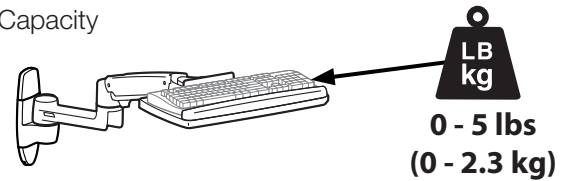

LX Sit-Stand Wall Mount Keyboard Arm

Dimensions

Wall Mount Bracket

Weight Capacity

Range of Motion

© 2013 Ergotron, Inc. rev. 01/09/2018 DIM-LXSSkybd Content is subject to change without notification

Americas Sales and Corporate Headquarters