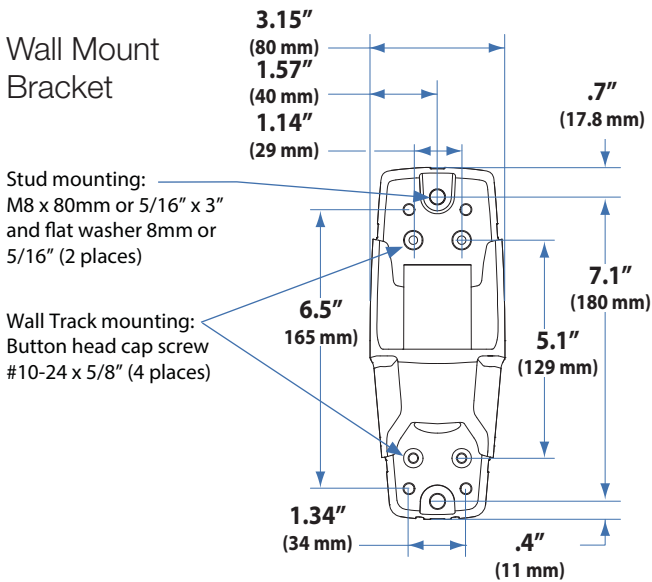

LX Sit-Stand Wall Mount Keyboard Arm

Dimensions

Wall Mount Bracket

Weight Capacity

Range of Motion

© 2013 Ergotron, Inc. rev. 01/09/2018 DIM-LXSSkybd Content is subject to change without notification

Americas Sales and Corporate Headquarters