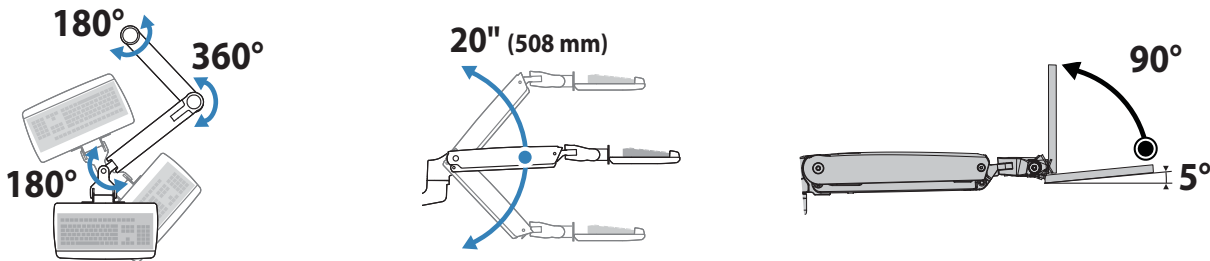

LX Sit-Stand Wall Mount Keyboard Arm

Dimensions

Wall Mount Bracket

Weight Capacity

Range of Motion

© 2013 Ergotron, Inc. rev. 01/09/2018 DIM-LXSSkybd Content is subject to change without notification

Americas Sales and Corporate Headquarters