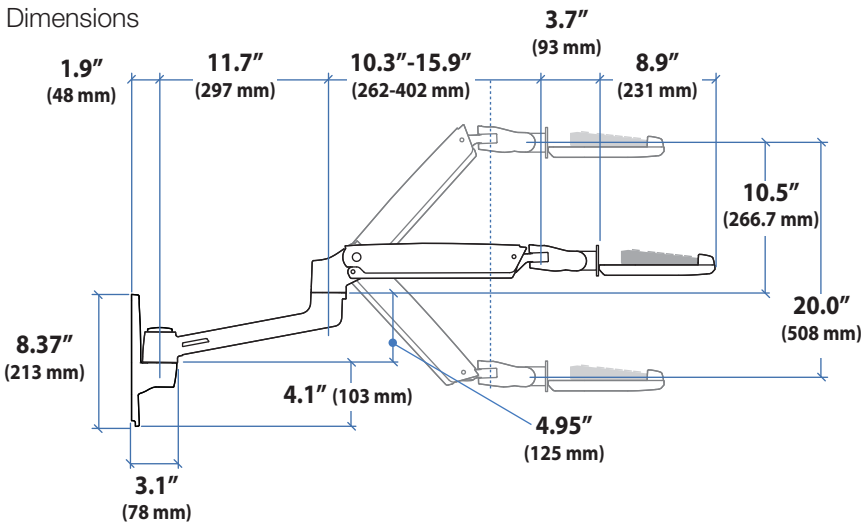

LX Sit-Stand Wall Mount Keyboard Arm

Dimensions

Wall Mount Bracket

Weight Capacity

Range of Motion

© 2013 Ergotron, Inc. rev. 01/09/2018 DIM-LXSSkybd Content is subject to change without notification

Americas Sales and Corporate Headquarters